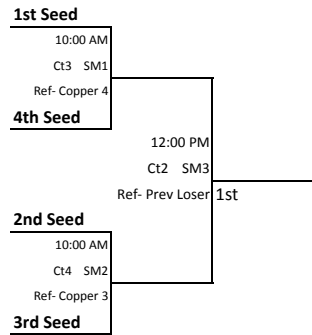

16's Division - Elite Sports Center - Warren, 6881 Chicago Road, Warren, MI 48092

Challenge Matches

Time	Ct #	Team	vs	Team	Ref	New Seed	
						Winner	Loser
8:00 AM	1	1st pool A	vs	2nd pool E	3rd pool C	Gold 1	Silver 4
8:00 AM	2	1st pool B	vs	2nd pool F	3rd pool D	Gold 2	Silver 3
8:00 AM	3	1st pool C	vs	1st pool F	3rd pool A	Gold 3	Silver 2
8:00 AM	4	1st pool D	vs	1st pool E	3rd pool B	Gold 4	Silver 1
9:00 AM	1	2nd pool D	vs	3rd pool C	Prev. Loser	Bronze 1	Copper 4
9:00 AM	2	2nd pool C	vs	3rd pool D	Prev. Loser	Bronze 2	Copper 3
9:00 AM	3	2nd pool B	vs	3rd pool A	Prev. Loser	Bronze 3	Copper 2
9:00 AM	4	2nd pool A	vs	3rd pool B	Prev. Loser	Bronze 4	Copper 1
8:00 AM	5	3rd pool E	vs	4th pool A	4th pool C	Nickel 1	Titanium 3
8:00 AM	6	3rd pool F	vs	4th pool B	4th pool D	Nickel 2	Titanium 4
9:00 AM	5	4th pool F	vs	4th pool C	Prev. Loser	Nickel 3	Titanium 2
9:00 AM	6	4th pool E	vs	4th pool D	Prev. Loser	Nickel 4	Titanium 1

Gold Bracket

Silver Bracket

Bronze Bracket

Copper Bracket

Nickel Bracket

Titanium Bracket

A solid box around your team indicates you provide the work crew for the previous match.