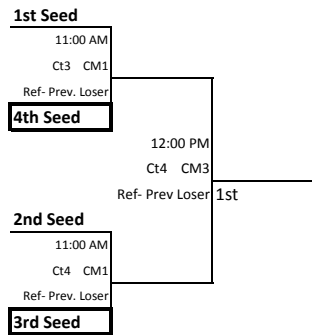

16's Division - Elite Sports Center - Warren, 6881 Chicago Road, Warren, MI 48092

Challenge Matches

Time	Ct #	Team	vs	Team	Ref	New Seed	
						Winner	Loser
8:00 AM	1	1st pool A	vs	2nd pool E	3rd pool C	Gold 1	Silver 4
8:00 AM	2	1st pool B	vs	2nd pool F	3rd pool D	Gold 2	Silver 3
8:00 AM	3	1st pool C	vs	1st pool F	3rd pool A	Gold 3	Silver 2
8:00 AM	4	1st pool D	vs	1st pool E	3rd pool B	Gold 4	Silver 1
9:00 AM	1	2nd pool D	vs	3rd pool C	Prev. Loser	Bronze 1	Copper 4
9:00 AM	2	2nd pool C	vs	3rd pool D	Prev. Loser	Bronze 2	Copper 3
9:00 AM	3	2nd pool B	vs	3rd pool A	Prev. Loser	Bronze 3	Copper 2
9:00 AM	4	2nd pool A	vs	3rd pool B	Prev. Loser	Bronze 4	Copper 1
8:00 AM	5	3rd pool E	vs	4th pool A	4th pool C	Nickel 1	Titanium 3
8:00 AM	6	3rd pool F	vs	4th pool B	4th pool D	Nickel 2	Titanium 4
9:00 AM	5	4th pool F	vs	4th pool C	Prev. Loser	Nickel 3	Titanium 2
9:00 AM	6	4th pool E	vs	4th pool D	Prev. Loser	Nickel 4	Titanium 1

Gold Bracket

Silver Bracket

Bronze Bracket

Copper Bracket

Nickel Bracket

Titanium Bracket

A solid box around your team indicates you provide the work crew for the previous match.