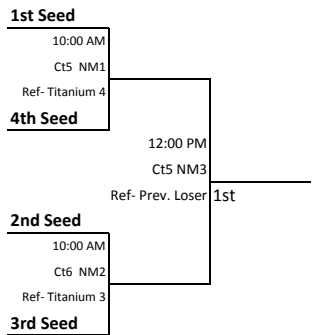

16's Division - Elite Sports Center - Warren, 6881 Chicago Road, Warren, MI 48092

Challenge Matches

Time	Ct #	Team	vs	Team	Ref	New Seed	
						Winner	Loser
8:00 AM	1	1st pool A	vs	2nd pool E	3rd pool C	Gold 1	Silver 4
8:00 AM	2	1st pool B	vs	2nd pool F	3rd pool D	Gold 2	Silver 3
8:00 AM	3	1st pool C	vs	1st pool F	3rd pool A	Gold 3	Silver 2
8:00 AM	4	1st pool D	vs	1st pool E	3rd pool B	Gold 4	Silver 1
9:00 AM	1	2nd pool D	vs	3rd pool C	Prev. Loser	Bronze 1	Copper 4
9:00 AM	2	2nd pool C	vs	3rd pool D	Prev. Loser	Bronze 2	Copper 3
9:00 AM	3	2nd pool B	vs	3rd pool A	Prev. Loser	Bronze 3	Copper 2
9:00 AM	4	2nd pool A	vs	3rd pool B	Prev. Loser	Bronze 4	Copper 1
8:00 AM	5	3rd pool E	vs	4th pool A	4th pool C	Nickel 1	Titanium 3
8:00 AM	6	3rd pool F	vs	4th pool B	4th pool D	Nickel 2	Titanium 4
9:00 AM	5	4th pool F	vs	4th pool C	Prev. Loser	Nickel 3	Titanium 2
9:00 AM	6	4th pool E	vs	4th pool D	Prev. Loser	Nickel 4	Titanium 1

Gold Bracket

Silver Bracket

Bronze Bracket

Copper Bracket

Nickel Bracket

Titanium Bracket

A solid box around your team indicates you provide the work crew for the previous match.