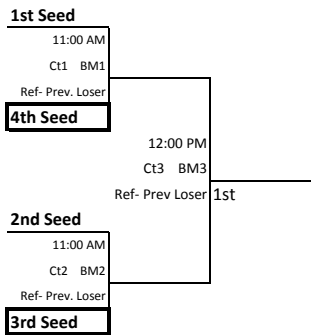

16's Division - Elite Sports Center - Warren, 6881 Chicago Road, Warren, MI 48092

Challenge Matches

Time	Ct #	Team	vs	Team	Ref	New Seed	
						Winner	Loser
8:00 AM	1	1st pool A	vs	2nd pool E	3rd pool C	Gold 1	Silver 4
8:00 AM	2	1st pool B	vs	2nd pool F	3rd pool D	Gold 2	Silver 3
8:00 AM	3	1st pool C	vs	1st pool F	3rd pool A	Gold 3	Silver 2
8:00 AM	4	1st pool D	vs	1st pool E	3rd pool B	Gold 4	Silver 1
9:00 AM	1	2nd pool D	vs	3rd pool C	Prev. Loser	Bronze 1	Copper 4
9:00 AM	2	2nd pool C	vs	3rd pool D	Prev. Loser	Bronze 2	Copper 3
9:00 AM	3	2nd pool B	vs	3rd pool A	Prev. Loser	Bronze 3	Copper 2
9:00 AM	4	2nd pool A	vs	3rd pool B	Prev. Loser	Bronze 4	Copper 1
8:00 AM	5	3rd pool E	vs	4th pool A	4th pool C	Nickel 1	Titanium 3
8:00 AM	6	3rd pool F	vs	4th pool B	4th pool D	Nickel 2	Titanium 4
9:00 AM	5	4th pool F	vs	4th pool C	Prev. Loser	Nickel 3	Titanium 2
9:00 AM	6	4th pool E	vs	4th pool D	Prev. Loser	Nickel 4	Titanium 1

Gold Bracket

Silver Bracket

Bronze Bracket

Copper Bracket

Nickel Bracket

Titanium Bracket

A solid box around your team indicates you provide the work crew for the previous match.