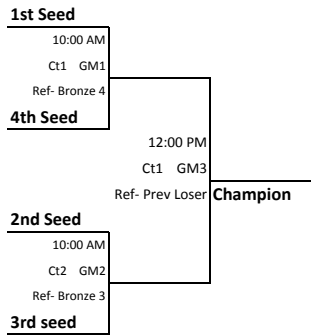

16's Division - Elite Sports Center - Warren, 6881 Chicago Road, Warren, MI 48092

Challenge Matches

Time	Ct #	Team	vs	Team	Ref	New Seed	
						Winner	Loser
8:00 AM	1	1st pool A	vs	2nd pool E	3rd pool C	Gold 1	Silver 4
8:00 AM	2	1st pool B	vs	2nd pool F	3rd pool D	Gold 2	Silver 3
8:00 AM	3	1st pool C	vs	1st pool F	3rd pool A	Gold 3	Silver 2
8:00 AM	4	1st pool D	vs	1st pool E	3rd pool B	Gold 4	Silver 1
9:00 AM	1	2nd pool D	vs	3rd pool C	Prev. Loser	Bronze 1	Copper 4
9:00 AM	2	2nd pool C	vs	3rd pool D	Prev. Loser	Bronze 2	Copper 3
9:00 AM	3	2nd pool B	vs	3rd pool A	Prev. Loser	Bronze 3	Copper 2
9:00 AM	4	2nd pool A	vs	3rd pool B	Prev. Loser	Bronze 4	Copper 1
8:00 AM	5	3rd pool E	vs	4th pool A	4th pool C	Nickel 1	Titanium 3
8:00 AM	6	3rd pool F	vs	4th pool B	4th pool D	Nickel 2	Titanium 4
9:00 AM	5	4th pool F	vs	4th pool C	Prev. Loser	Nickel 3	Titanium 2
9:00 AM	6	4th pool E	vs	4th pool D	Prev. Loser	Nickel 4	Titanium 1

Gold Bracket

Silver Bracket

Bronze Bracket

Copper Bracket

Nickel Bracket

Titanium Bracket

A solid box around your team indicates you provide the work crew for the previous match.