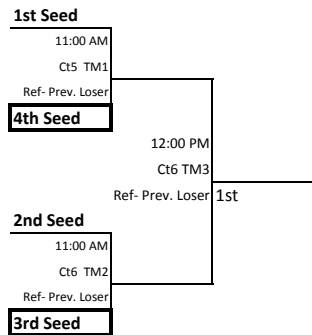

16's Division - Elite Sports Center - Warren, 6881 Chicago Road, Warren, MI 48092

Challenge Matches

Time	Ct #	Team	vs	Team	Ref	New Seed	
						Winner	Loser
8:00 AM	1	1st pool A	vs	2nd pool E	3rd pool C	Gold 1	Silver 4
8:00 AM	2	1st pool B	vs	2nd pool F	3rd pool D	Gold 2	Silver 3
8:00 AM	3	1st pool C	vs	1st pool F	3rd pool A	Gold 3	Silver 2
8:00 AM	4	1st pool D	vs	1st pool E	3rd pool B	Gold 4	Silver 1
9:00 AM	1	2nd pool D	vs	3rd pool C	Prev. Loser	Bronze 1	Copper 4
9:00 AM	2	2nd pool C	vs	3rd pool D	Prev. Loser	Bronze 2	Copper 3
9:00 AM	3	2nd pool B	vs	3rd pool A	Prev. Loser	Bronze 3	Copper 2
9:00 AM	4	2nd pool A	vs	3rd pool B	Prev. Loser	Bronze 4	Copper 1
8:00 AM	5	3rd pool E	vs	4th pool A	4th pool C	Nickel 1	Titanium 3
8:00 AM	6	3rd pool F	vs	4th pool B	4th pool D	Nickel 2	Titanium 4
9:00 AM	5	4th pool F	vs	4th pool C	Prev. Loser	Nickel 3	Titanium 2
9:00 AM	6	4th pool E	vs	4th pool D	Prev. Loser	Nickel 4	Titanium 1

Gold Bracket

Silver Bracket

Bronze Bracket

Copper Bracket

Nickel Bracket

Titanium Bracket

A solid box around your team indicates you provide the work crew for the previous match.